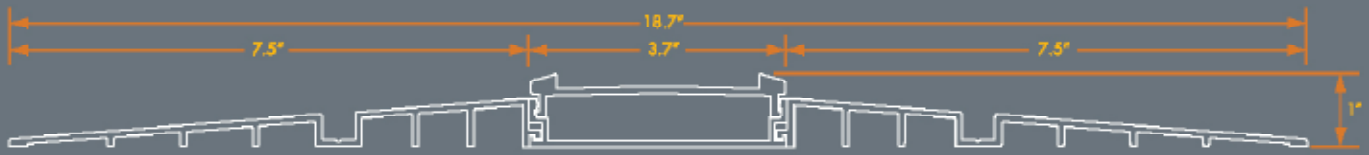

**FLOOR-MOUNTED,
LOW-PROFILE RACEWAY SYSTEMS for
POWER/VOICE/DATA**

FEATURES AND BENEFITS OF CONNECTRAC

FEATURES	BENEFITS
<ol style="list-style-type: none"> 1. Low-profile aluminum – PVC Raceway 2. Installs on concrete slab 3. Flexible 4. Available in 4' and 8' lengths 5. UL and CSA listed 6. Removable raceway cap for access 	<ol style="list-style-type: none"> 1. Easy installation with less than 1" rise off finished floor 2. No coring or trenching required 3. Easy relocation and reconfiguration 4. Economical 5. ADA Compliant 6. Integrates with a variety of flooring types

M SERIES

Ideal for systems furniture/cubicles

Modular furniture system

8-wire, 4-circuit power

Capacity for up to 18 CAT-6 voice/
data cables

Steel junction box for attaching modular
furniture power whip

U SERIES

Flexible, changeable power solution

ABOUT CONNECTRAC™ SYSTEMS

connectrac floor-mounted, low profile electrical raceway systems consist of a shallow track with a removable aluminum cap, forming a rectangular conduit to encase electrical wires. A number of devices can be located along the track, providing connectivity where needed, and a variety of finish options can cover the track, integrating it with the existing design elements.

The I Series provides power/voice/data connectivity for individual conference tables and desks. The M Series provides power/voice/data connectivity to groups of modular work-stations with 8-wire, 4-circuit power requirements. The U Series provides unlimited power/voice/data connection points along a track of any length. The modular electrical devices connect to each other and to the building power supply with flexible “jumpers” of any length.