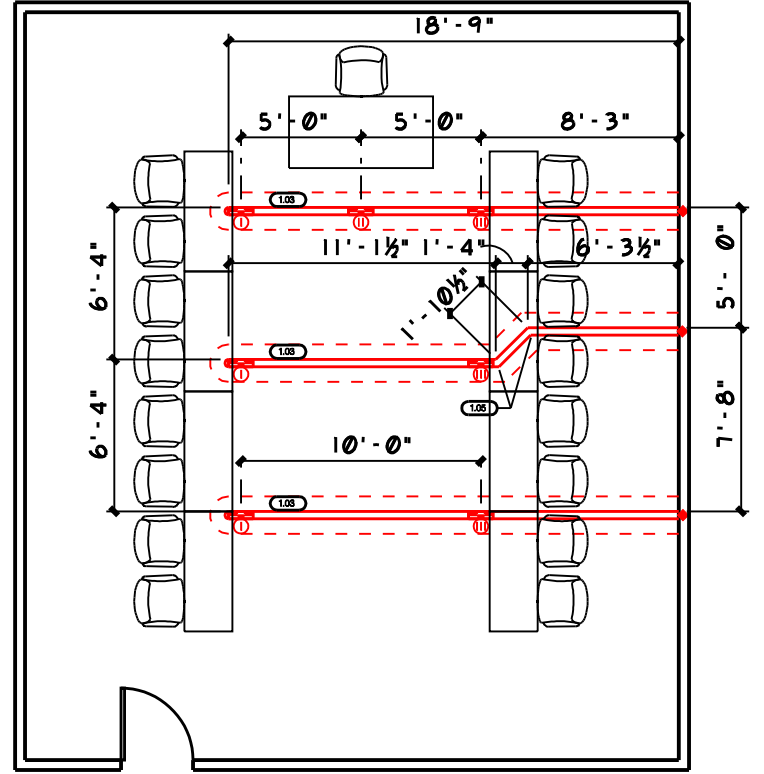

Layout Option 1

Layout Option 2

Connectrac Floor Raceway Systems Legend / Keynotes

-  CONNECTRAC FLOOR-MOUNTED RACEWAY SYSTEM
-  DUPLEX RECEPTACLE / DATA PORT MODULE - CIRCUIT 1
-  DUPLEX RECEPTACLE / DATA PORT MODULE - CIRCUIT 2
-  DUPLEX RECEPTACLE / DATA PORT MODULE - CIRCUIT 3
-  DUPLEX RECEPTACLE / DATA PORT MODULE - CIRCUIT 4
-  CABLE DROP INSIDE WALL (POWER/VOICE/DATA)
-  CONNECTRAC I SERIES RACEWAY SYSTEM
-  CONNECTRAC M SERIES RACEWAY SYSTEM
-  CONNECTRAC U SERIES RACEWAY SYSTEM
-  90 DEGREE CORNER KIT
-  45 DEGREE CORNER KIT